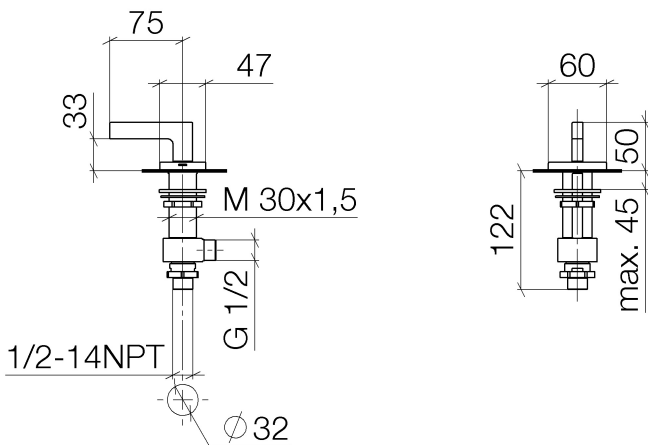

## Bathtub - CL.1

Deck valve counter-clockwise closing cold - polished chrome

Article number: 20 004 716-00

- 1-1/4" hole diameter
- Flange 2-3/8" x 1-7/8"
- Fittings group in compliance with DIN 4109: 1
- (ADA)

## Dimensional drawing

All dimensions in mm / inch = mm x 0,0394

Bathtub - CL.1

Deck valve counter-clockwise closing cold - polished chrome

Article number: 20 004 716-00

## Bathtub - CL.1

Deck valve counter-clockwise closing cold - polished chrome

Article number: 20 004 716-00