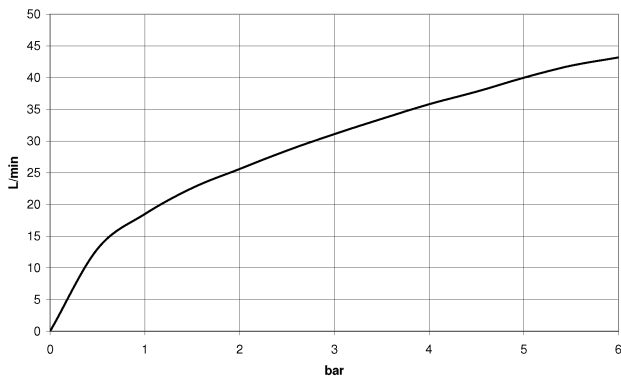

## Dimensional drawing

All dimensions in mm / inch = mm x 0,0394

Bathtub - CL.1

Deck valve counter-clockwise closing cold - polished chrome

Article number: 20 004 716-00

### Flow rate chart